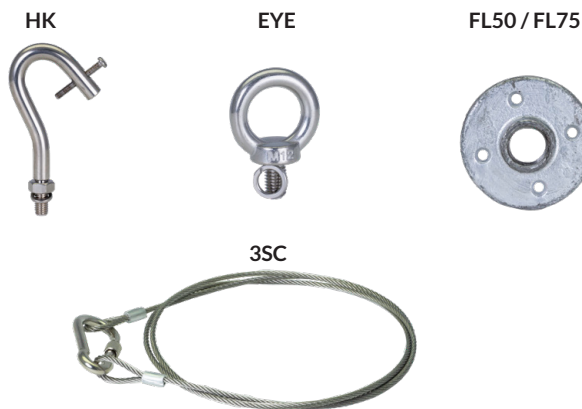

ACE INDIRECT SPORTS LIGHT OPTIONAL ACCESSORIES

REFLECTOR

AL30INV

SINGLE MODULE CONFIGURATION

AL30INV400 (2x200)

MULTI-MODULE CONFIGURATION

- AL30INV400 (2x200)
- AL30INV480 (2x240)
- AL30INV600 (3x200)
- AL30INV720 (3x240)

CORDS

| |
|----------------------------------------|
| S9B - 9' BLACK 120V STANDARD |
| L59B - 9' BLACK 120V TWIST LOCK |
| L69B - 9' BLACK 240V TWIST LOCK |
| L79B - 9' BLACK 277V TWIST LOCK |
| L89B - 9' BLACK 480V TWIST LOCK |
| 6FW - 6' FLEXIBLE CONDUIT |

MOUNTING

| |
|------------------------------------------------------|
| HK - HOOK MOUNT |
| EYE - EYE BOLT |
| FL75 - 3/4" FLANGE MOUNT |
| FL50 - 1/2" FLANGE MOUNT |
| 3SC - THREE POINT SUSPENSION CABLE (Included) |