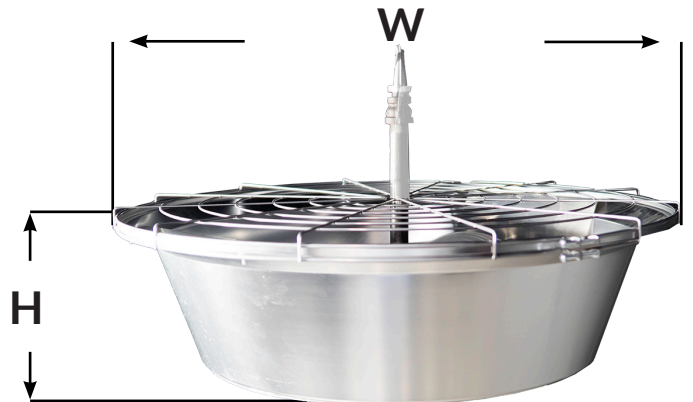

SUMMARY

Lumen Output: HL16 Configurations 400W: 64,000* Lumens @5000k 500W: 80,000* Lumens @5000k
Lumen Output: HL17B Configurations 2x200 400W: 68,000* Lumens @5000k 2x240 480W: 79,200* Lumens @5000k 3x200 600W: 102,000* Lumens @5000k 3x240 720W: 118,800* Lumens @5000k
Electronics: HL16 Configurations Driver: Meanwell HLG (120-277V Applications) Driver: Meanwell HVG (200-480V Applications) Emitter: Seoul Semiconductor
Electronics: HL17B Configurations Driver: Moons (120-277V AC) Continuous Dimming: 1-10V Driver: Meanwell HVG (277-480V AC) Continuous Dimming: 0-10V Emitter: Seoul Semiconductor LED Chips
Ingress Protection: IP65 Rated
Temperature Rating: -40°F / 122°F
Color Rendering Index: 80 CRI
DLC: Premium**
UL: 1598
Mechanical Materials: HL16 Configurations Cold Forged Aluminum Heat Sink Extruded Aluminum Driver Housing
Mechanical Materials: HL17B Configurations Die Cast Aluminum Heat Sink Extruded Aluminum Driver Housing
Standard Accessories: 9' 3-Wire Power Cord 3-Point Suspension Cable 6' Safety Cable

SHOWN WITH OPTIONAL ACCESSORIES