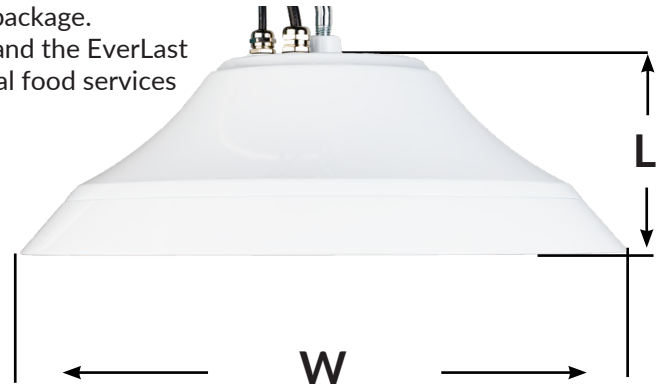

ETL: Sanitation Listed (NSF-2 Splash Zone)

Mechanical Materials:

Die Cast Aluminum Heat Sink & Driver Housing.
 White (Standard) Powdercoat Finish***

*Lumen output varies based upon kelvin ratings

**https://en.wikipedia.org/wiki/IP_Code

***Other Finishes Available

FIXTURE DIMENSIONS

Wattage	Length	Width	Weight
80w	5.9" (14.9 cm)	16.5" (41.9 cm)	11 lbs
100w	5.9" (14.9 cm)	16.5" (41.9 cm)	11 lbs
150w	5.9" (14.9 cm)	16.5" (41.9 cm)	11 lb
200w	5.9" (14.9 cm)	16.5" (41.9 cm)	11 lb