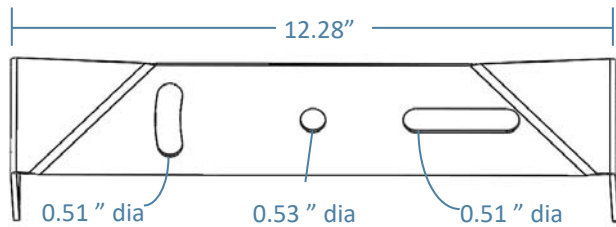

Mounting Option Dimensions

(Drawings not to scale, some measurements may vary slightly)

Universal Mounting Arm

80w-300w
(ENC UARM)

Universal Mounting Arm

400w & 500w
(ENC UARM)

Mounting Option Dimensions

(Drawings not to scale, some measurements may vary slightly)

Knuckle Slip Fitter
(ENC KSF)

Flood Mount Bracket (ENC FLMT)

Flood Mount Bracket (ENC FLMT)