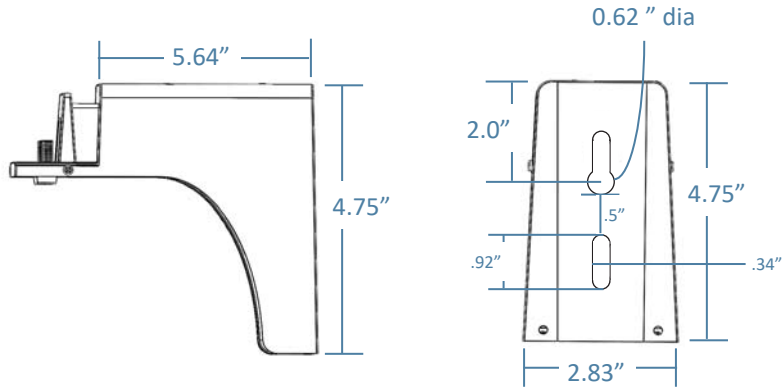

Mounting Option Dimensions

(Drawings not to scale, some measurements may vary slightly)

Universal Mounting Arm

80w-300w
(ENC UARM)

Universal Mounting Arm

400w & 500w
(ENC UARM)

Mounting Option Dimensions

(Drawings not to scale, some measurements may vary slightly)

Knuckle Slip Fitter
(ENC KSF)

Flood Mount Bracket (ENC FLMT)

Flood Mount Bracket (ENC FLMT)