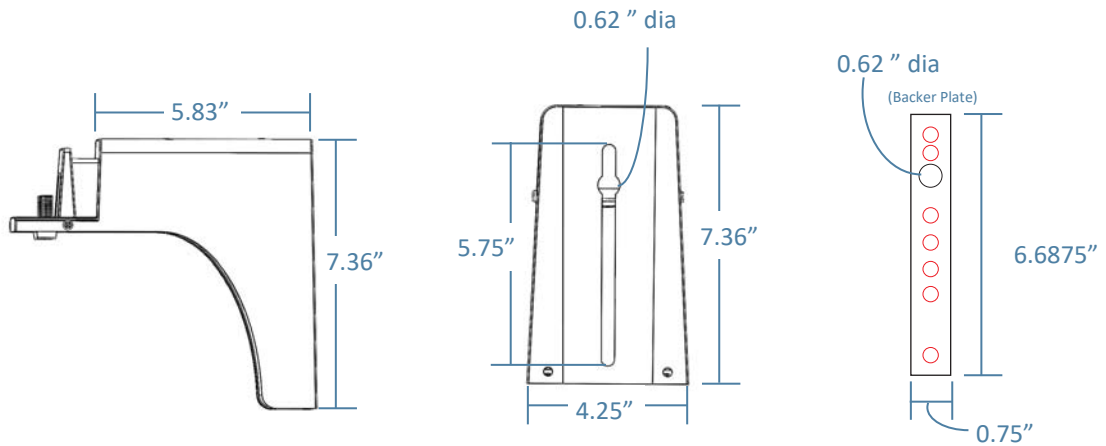

Mounting Option Dimensions

(Drawings not to scale, some measurements may vary slightly)

Universal Mounting Arm

80w-300w
(ENC UARM)

Universal Mounting Arm

400w & 500w
(ENC UARM)

Mounting Option Dimensions

(Drawings not to scale, some measurements may vary slightly)

Knuckle Slip Fitter
(ENC KSF)

Flood Mount Bracket (ENC FLMT)

Flood Mount Bracket (ENC FLMT)