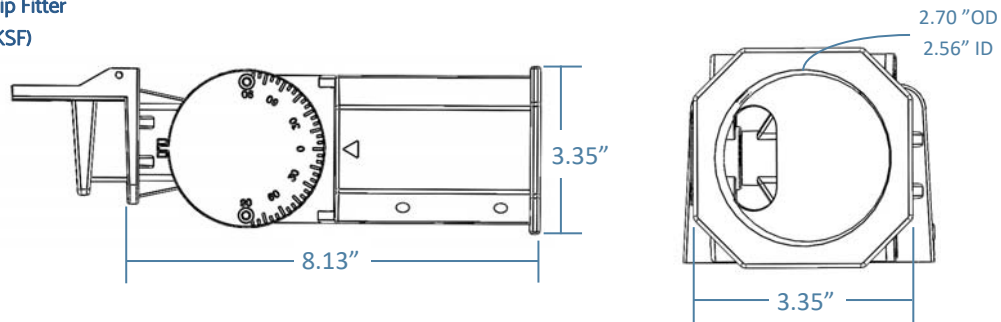

Mounting Option Dimensions

(Drawings not to scale, some measurements may vary slightly)

Universal Mounting Arm

80w-300w
(ENC UARM)

Universal Mounting Arm

400w & 500w
(ENC UARM)

Mounting Option Dimensions

(Drawings not to scale, some measurements may vary slightly)

Knuckle Slip Fitter
(ENC KSF)

Flood Mount Bracket (ENC FLMT)

Flood Mount Bracket (ENC FLMT)