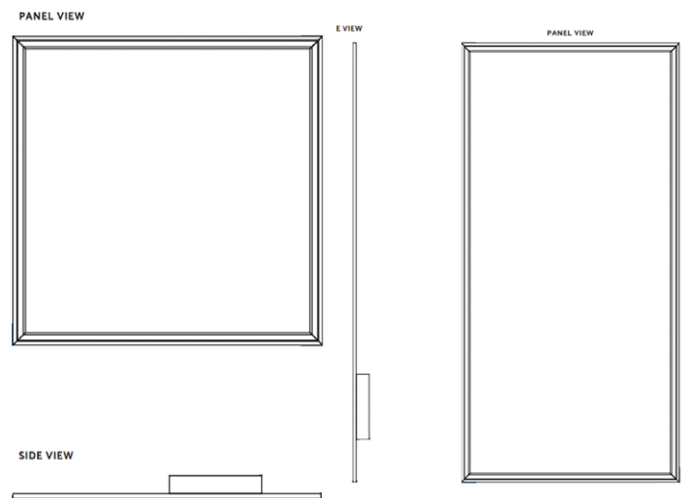

Marquee Series

LED FLAT PANEL

EverLast LED Panels are ideal for illuminating any area with a drop ceiling. In addition to new construction projects, these ultra-thin, panel lights are a simple retrofit for existing fluorescent fixtures. Available in 2' x 2' and 2' x 4' sizes this sleek, modern fixture is both cost-effective and highly efficient.

DLC
 UL1598

IP42 Rated

Temperature Rated: -4f to 113°f

Materials: White powdercoated ultra thin frame

Unit	Width	Length	Panel Height	Overall Height	Weight
36w	23.7" 60.3 cm	23.7" 60.3 cm	.4" .9 cm	1.7" 4.4 cm	7.6 lbs
45w	23.7" 60.3 cm	47.8" 121.3 cm	.4" .9 cm	1.7" 4.4 cm	12.6 lbs