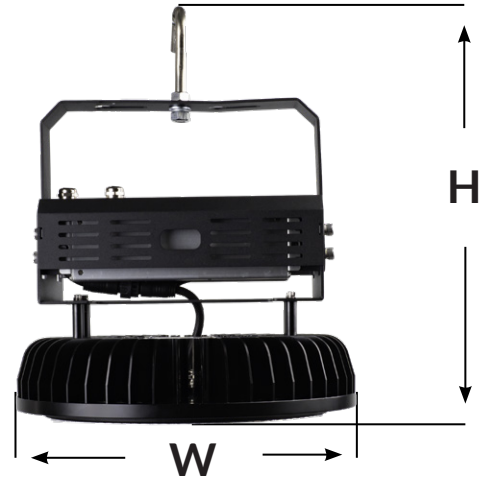

FIXTURE DIMENSIONS

Wattage	Height	Width	Weight
300w	15.4" (39.1 cm)	14.1" (36.0 cm)	25.0 lbs
400w	15.4" (39.1 cm)	14.1" (36.0 cm)	25.0 lbs
500w	15.4" (39.1 cm)	14.1" (36.0 cm)	25.0 lbs

TOTAL CURRENT (amps) / FIXTURE

Wattage	120V AC	240V AC	277V AC	480V AC
300w	2.50	1.25	1.08	0.63
400w	3.33	1.67	1.44	0.83
500w	4.17	2.08	1.81	1.04

ORDERING INFORMATION

BASE MODULE

EL-LED-HL-LG	300	L	30	X
FIXTURE	WATTAGE	VOLTAGE	COLOR TEMP	BEAM ANGLE
EL-LED-HL-LG	300	L 120-277V AC	30 3000K	X 120°
	400	UH 277-480V AC	40 4000K	
	500		50 5000K