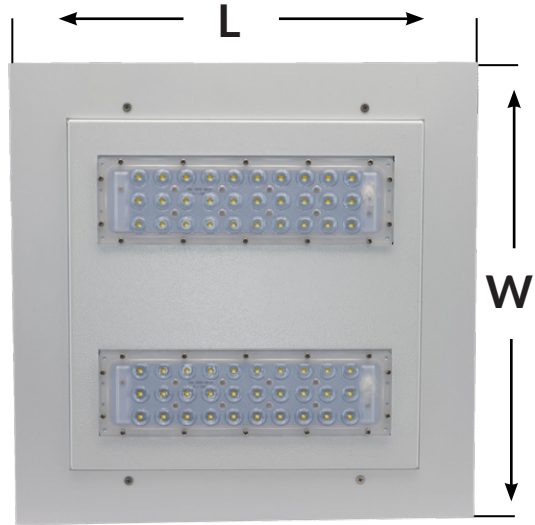

RECESSED

LED CANOPY LIGHT

The EverLast LED Recessed Canopy light provides both an energy-efficient and powerful method to light outdoor canopies and porticos. It's even light distribution is designed to complement your facility's appearance while increasing safety. Providing easy installation into new or existing structures, this LED canopy fixture offers a brilliant, consistent lighting solution for your canopy space.

Backed by EverLast's 10 year limited warranty

SUMMARY

LumenOutput: 100W: 9,643* Lumens @5000k
Cree LED Chips
Meanwell LED Driver
DLC UL1598
IP65 Rated
Temperature Rated: -40°f to 122°f
120° Type V Optics
Materials: Diecast Aluminum Housing with white powdercoat finish.

*Lumen output varies based upon kelvin ratings

FIXTURE DIMENSIONS

Wattage	Length	Width	Weight
100w	15.7" (40.0 cm)	15.7" (40.0 cm)	17 lbs

TOTAL CURRENT (amps) / FIXTURE

Wattage	120V AC	240V AC	277V AC
100w	0.83	0.42	0.36

ORDERING INFORMATION

BASE MODULE

EL-LED-RC	100	L	50
FIXTURE	WATTAGE	VOLTAGE	COLOR TEMP
EL-LED-RC-	100	L 120-277V AC	30 4000K 40 4000K 50 5000K

RECESSED CANOPY PRODUCT IMAGES

PRODUCT DRAWINGS

PRODUCT IMAGES