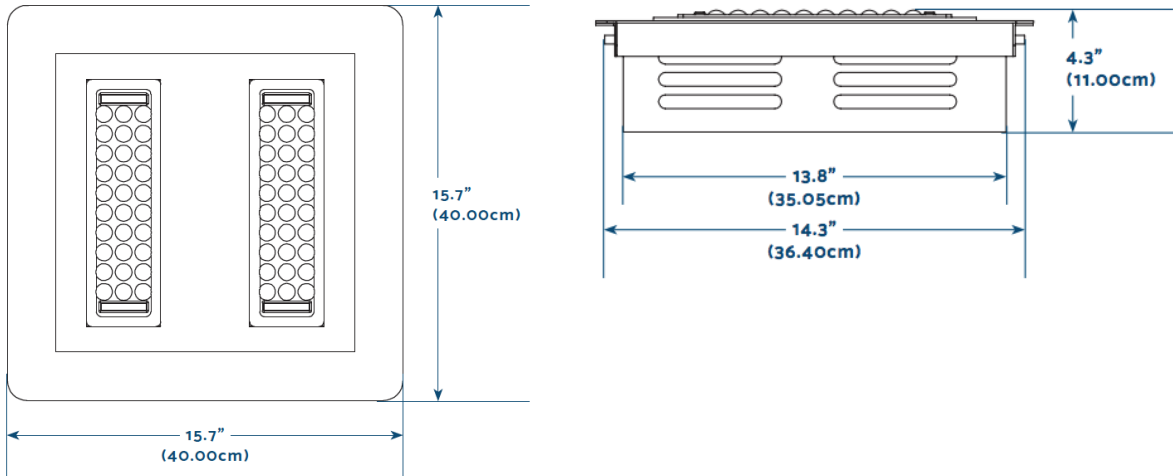

RECESSED CANOPY PRODUCT IMAGES

PRODUCT DRAWINGS