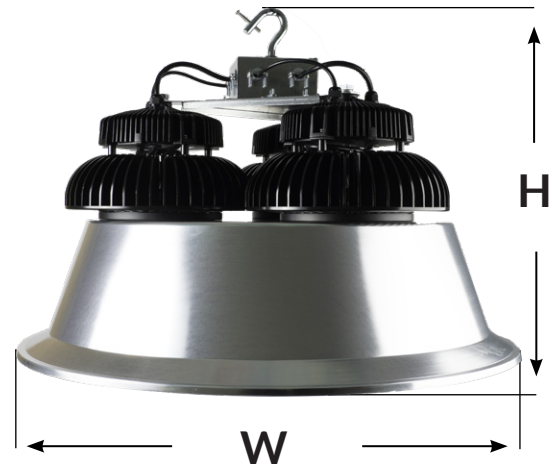

Legend Series

HIGH WATTAGE MULTI-MODULE LED HIGH BAY

Comprised of up to three (3), high lumen circular high bay modules, the EverLast Multi-Module LED High Bay fixtures deliver an industry leading lumen package for high demand applications. Designed for reliability and maximum lumen output, this built for you solution is ideal for extreme mounting heights in nearly any environment.

Emitter: Lumileds LED Chips

Ingress Protection: IP65 Rated

Temperature Rating: -22°F / 131°F

Color Rendering Index: 80 CRI

DLC: Standard**

ETL: To UL-1598 Standards

Mechanical Materials:

Cold Forged Aluminum Heat Sink & Die Cast Driver Housing, Black (Standard) Powdercoat Finish***

Standard Accessories:

1-10V Dimming / 10V PWM / or Resistance
 6' Safety Cable
 Stainless Steel Hook: M12

*Lumen output varies based upon kelvin ratings

**For current DLC and DLC Premium qualified versions available, please visit <https://www.designlights.org/search/>

***Other Finishes Available

FIXTURE DIMENSIONS

Wattage	Height	Width	Weight
400w	18.1" (46 cm)	30.2" (76.7 cm)	25.4 lbs
480w	18.1" (46 cm)	30.2" (76.7 cm)	33.7 lbs
600w	20.5" (24.2 cm)	30.2" (76.7 cm)	38.1 lbs
720w	20.5" (24.2 cm)	30.2" (76.7 cm)	47 lbs