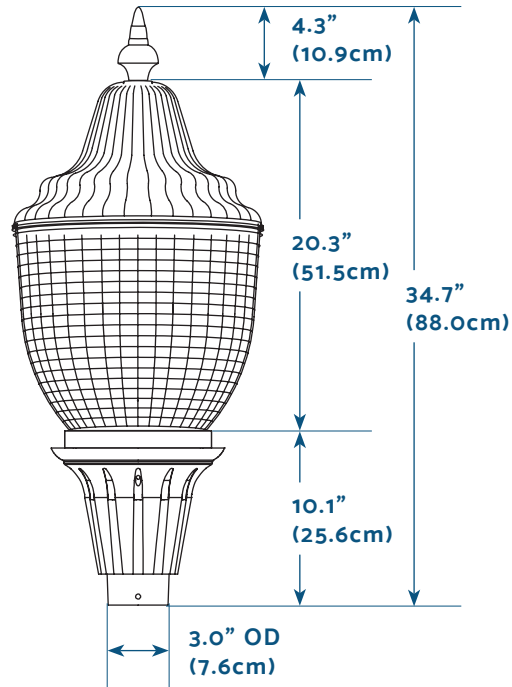

# EVERLAST LED WALKWAY ACORN 75W / 7,500LM

The EVERLAST LED WALKWAY ACORN 75W fixture achieves 7,500 LUMENS.

This fixture offers a classic acorn globe form (with optional finial) that will fit in most any exterior area lighting application. In addition to its vintage look, the LED WALKWAY ACORN provides minimal uplight and reduces driver and pedestrian glare.

### SIZE / WEIGHT (PACKAGED)

**POLYCARBONATE**  
36.2 x 16.6 x 16.6" (40.0" x 18.0" x 18.0")  
34 lbs. (37 lbs.)

**ACRYLIC**  
30.4 x 14.0 x 14.0" (32.0" x 18.0" x 18.0")  
34 lbs. (37 lbs.)

### MOUNTING HARDWARE

Mounts to 3.00" outside diameter (OD) post or tenon.

**FIXTURE**

**PY5**  
POLYCARBONATE  
ACORN GLOBE

FROST POLYCARBONATE  
TYPE V (**PY5**) OR  
PRISMATIC ACRYLIC  
TYPE III (**AC3**) OR TYPE V (**AC5**)  
**ACORN GLOBE**  
OPTIONS

**ACRYLIC PRISMATIC**

**FINIAL OPTION**

**TOP VIEW**

**TOP VIEW**