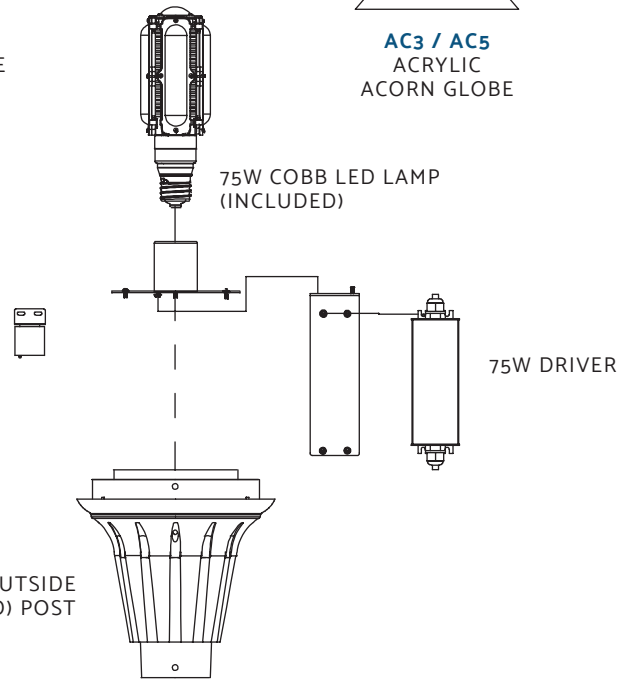

### MOUNTING HARDWARE

Mounts to 3.00" outside diameter (OD) post or tenon.

**FIXTURE**

**PY5**  
POLYCARBONATE  
ACORN GLOBE

FROST POLYCARBONATE  
TYPE V (**PY5**) OR  
PRISMATIC ACRYLIC  
TYPE III (**AC3**) OR TYPE V (**AC5**)  
**ACORN GLOBE**  
OPTIONS

**AC3 / AC5**  
ACRYLIC  
ACORN GLOBE

**BASE**

	EL-LED-WS-	75-	
<b>FIXTURE</b>		<b>WATTAGE</b>	<b>VOLTAGE</b>
EL-LED-WS- EVERLAST LED WALKWAY ACORN		75 WATT 7,500 LUMENS	UL UNIVERSAL (120-277V AC)

**ACCESSORY**