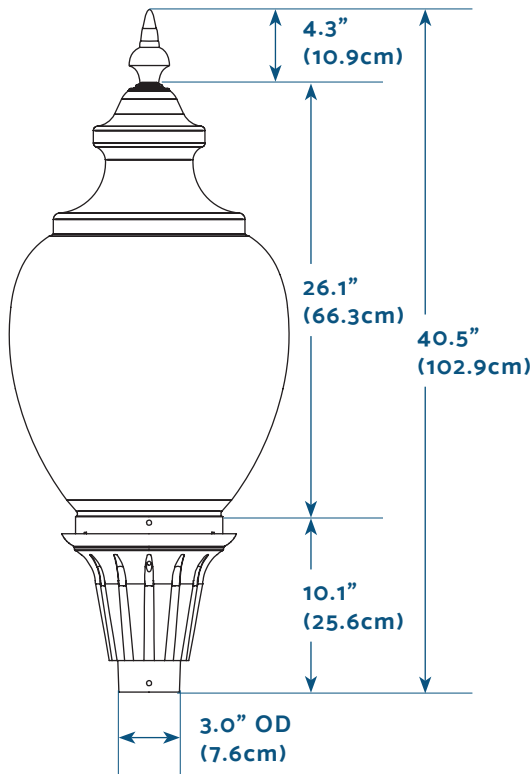

EVERLAST LED WALKWAY ACORN 75W / 7,500LM

SPECS

EMITTER (LUMILEDS) & DRIVER (MEANWELL HBG LED)

SYSTEM WATTS (120-277V AC)	INITIAL DELIVERED LUMENS (5000K) 80CRI	NUMBER OF LEDS	TOTAL CURRENT / FIXTURE			
			120V AC	208V AC	240V AC	277V AC
75	7,500	108	0.63	0.36	0.31	0.27

INPUT

VOLTAGE RANGE	FREQUENCY RANGE	POWER FACTOR	TOTAL HARMONIC DISTORTION (DURING OUTPUT LOAD)	EFFICIENCY (230V AC / 277V AC)
100-277V AC	50 / 60 Hz	0.93	THD < 10%	>93%

DIMENSIONS

POLYCARBONATE FROST